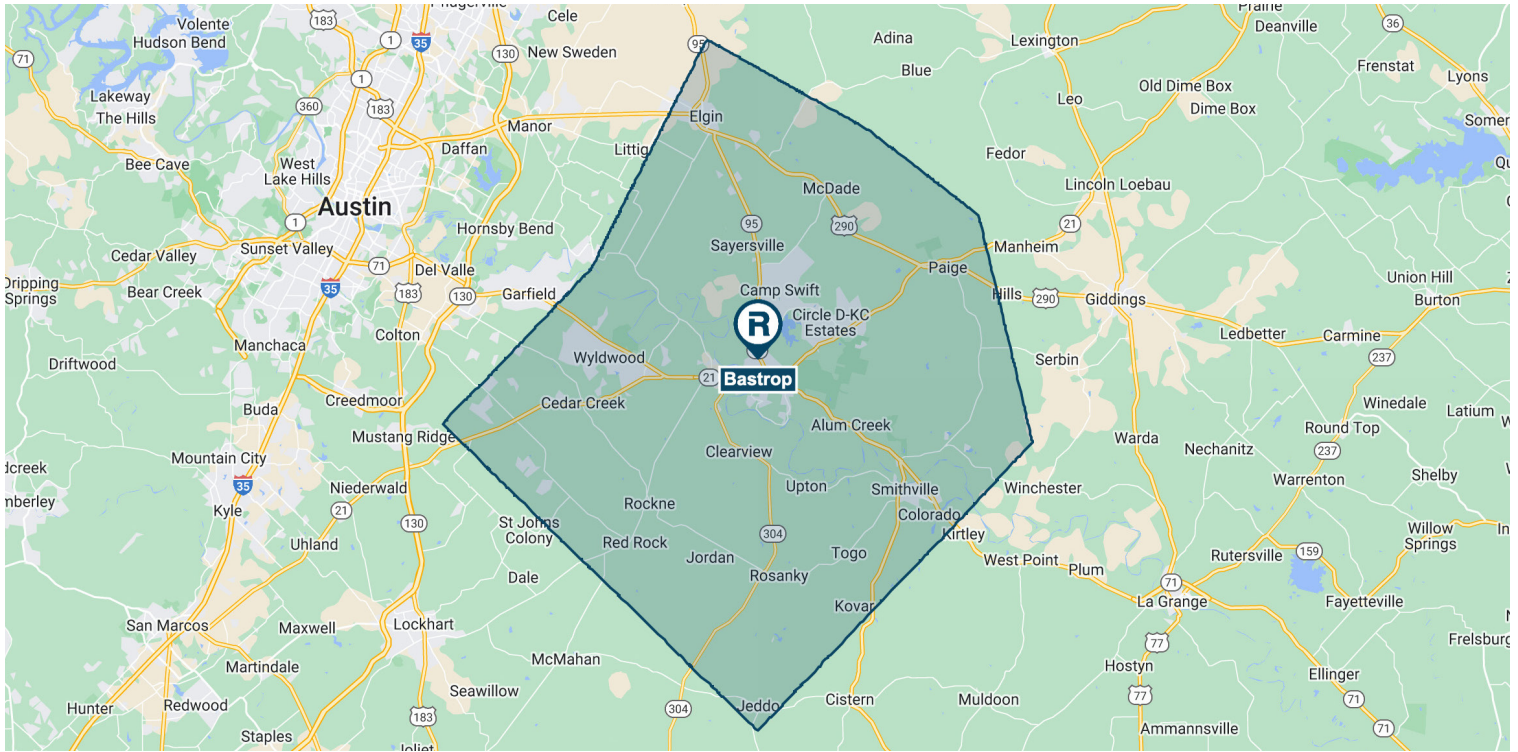

County • Demographic Snapshot

Bastrop, Texas

Population

2020	97,216	0 - 9 Years	12.37%
2024	111,200	10 - 17 Years	11.27%
2029	123,966	18 - 24 Years	9.75%

Educational Attainment (%)

Graduate or Professional Degree	9.25%	25 - 34 Years	11.48%
Bachelors Degree	14.28%	35 - 44 Years	12.67%
Associate Degree	7.04%	45 - 54 Years	12.04%
Some College	21.55%	55 - 64 Years	12.75%
High School Graduate (or GED)	33.04%	65 and Older	17.68%
Some High School, No Degree	7.11%	Median Age	39.10
Less than 9th Grade	7.73%	Average Age	39.60

Income

Average HH	\$109,321
Median HH	\$86,699
Per Capita	\$38,028

Race Distribution (%)

White	53.76%
Black/African American	5.32%
American Indian/Alaskan	1.41%
Asian	0.83%
Native Hawaiian/Islander	0.08%
Other Race	19.45%
Two or More Races	19.14%
Hispanic	47.83%